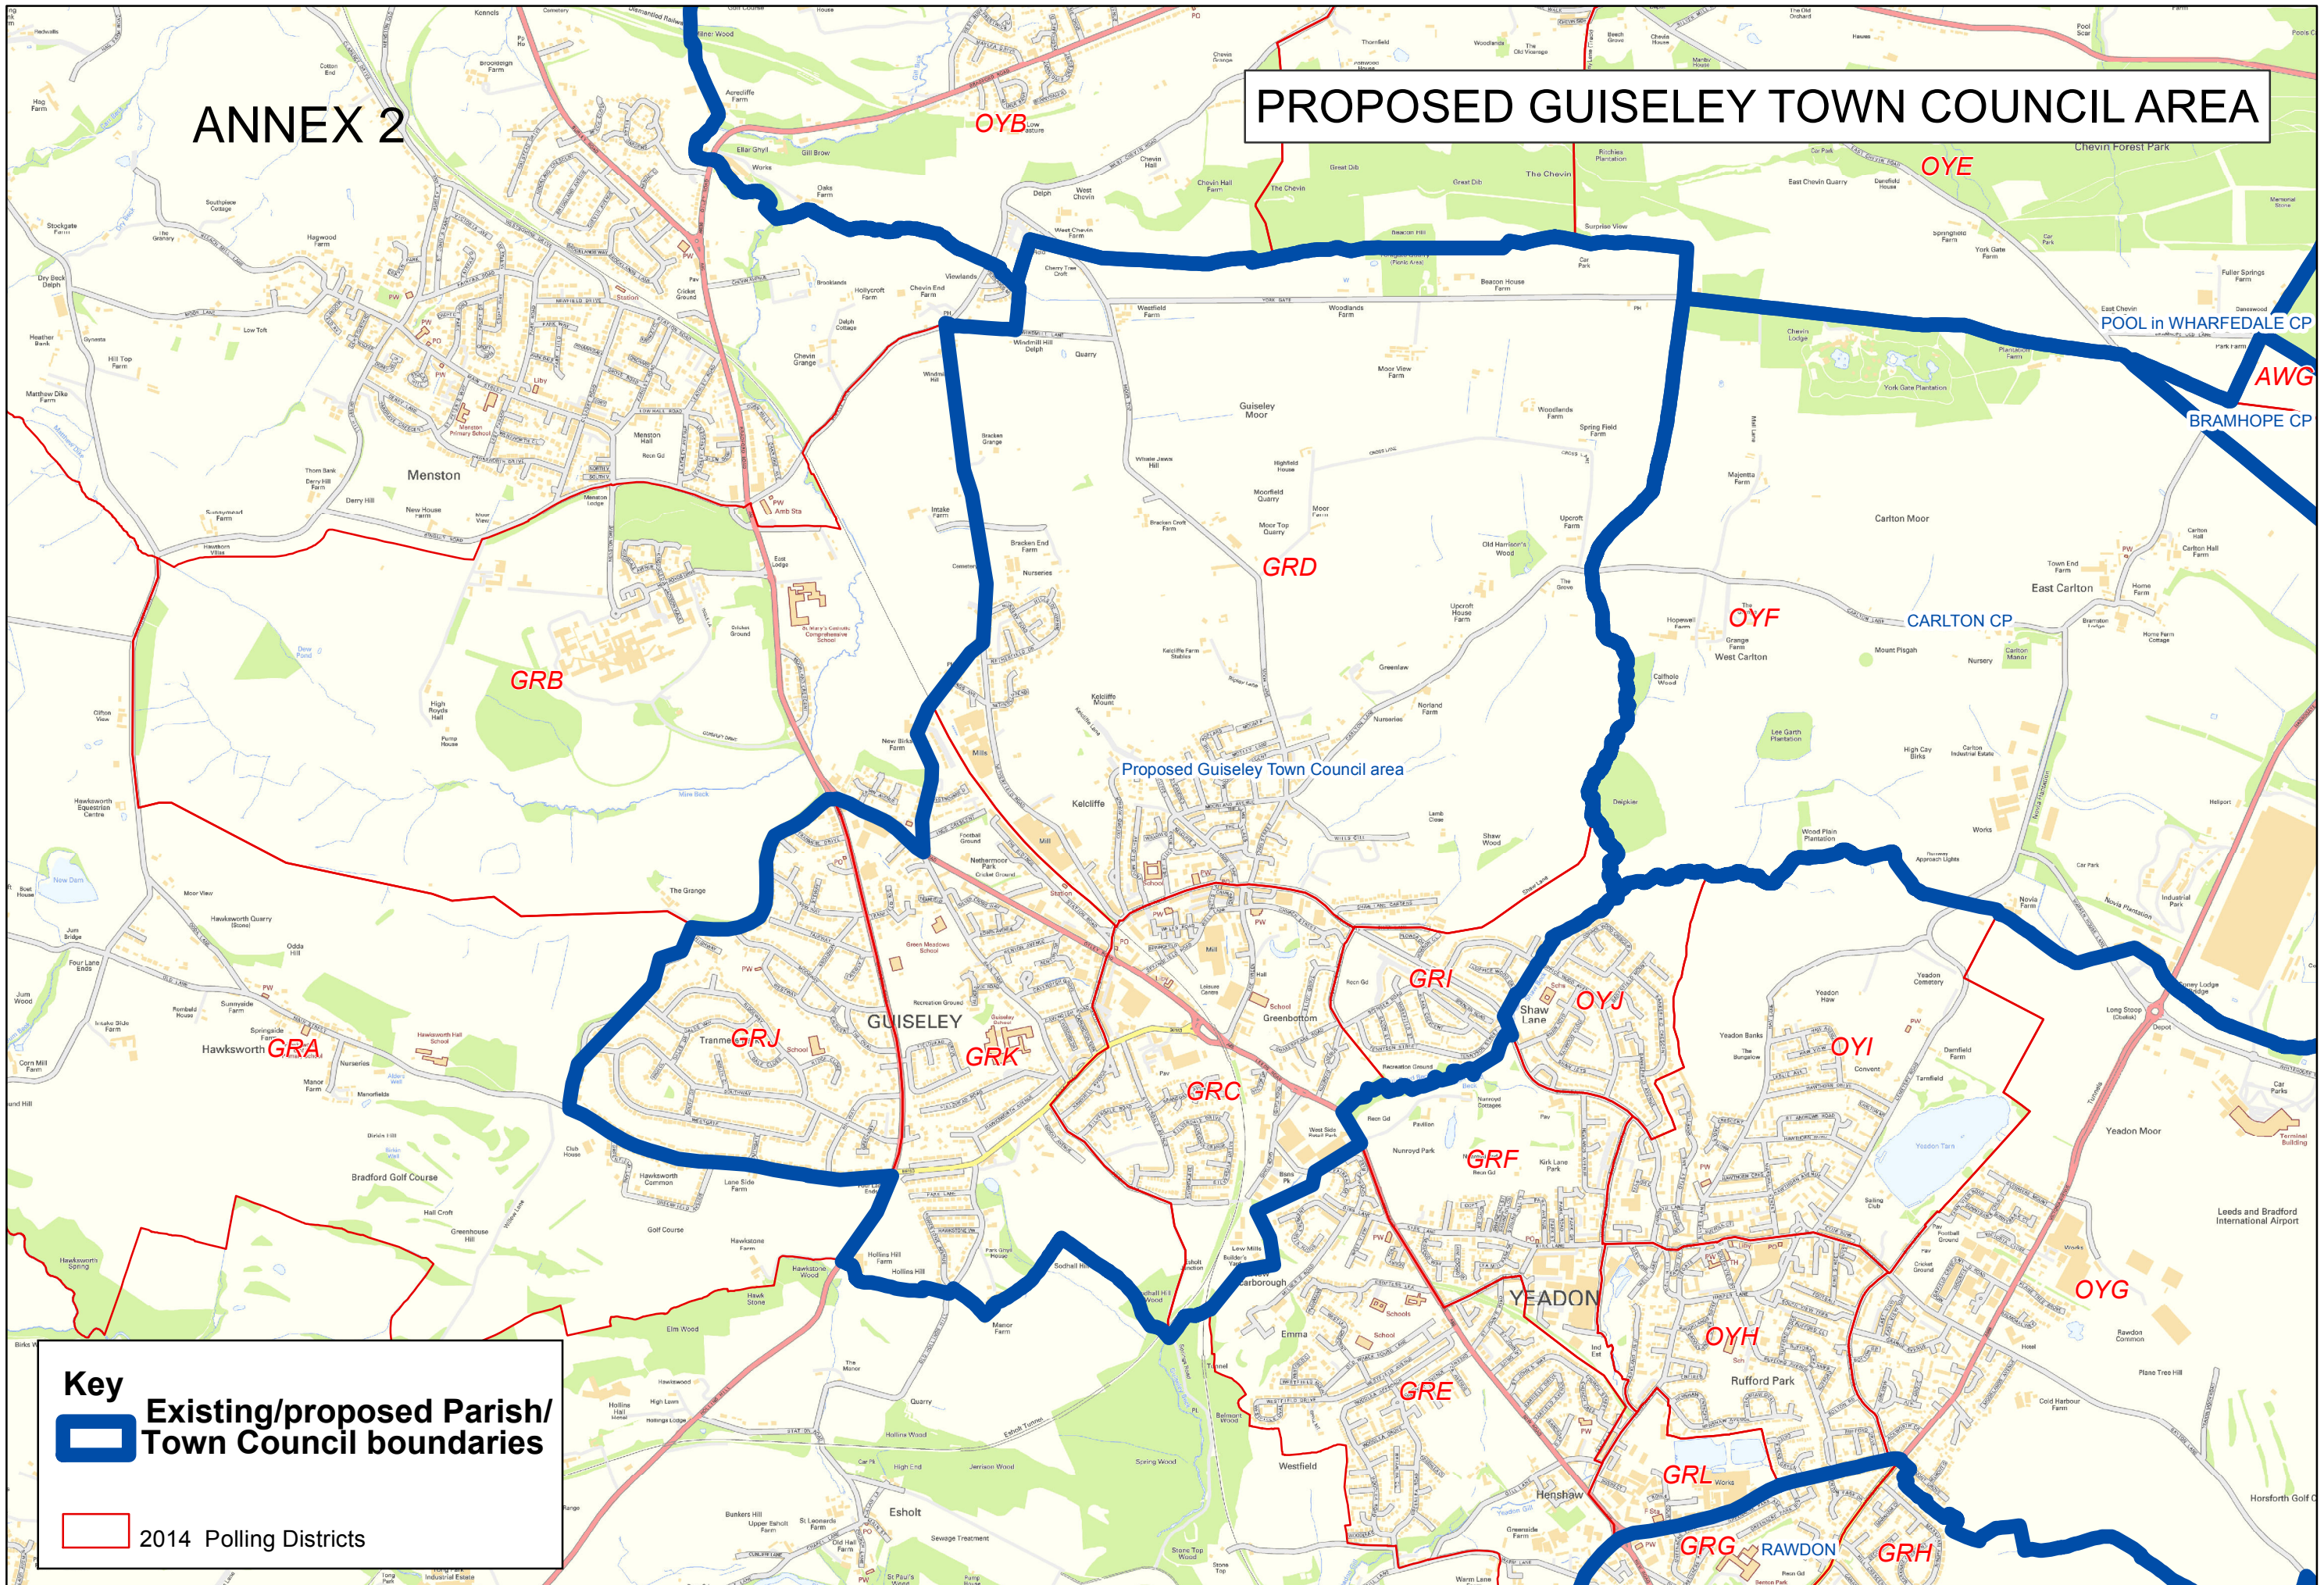

ANNEX 2

# PROPOSED GUISELEY TOWN COUNCIL AREA

**Key**

-  Existing/proposed Parish/Town Council boundaries
-  2014 Polling Districts